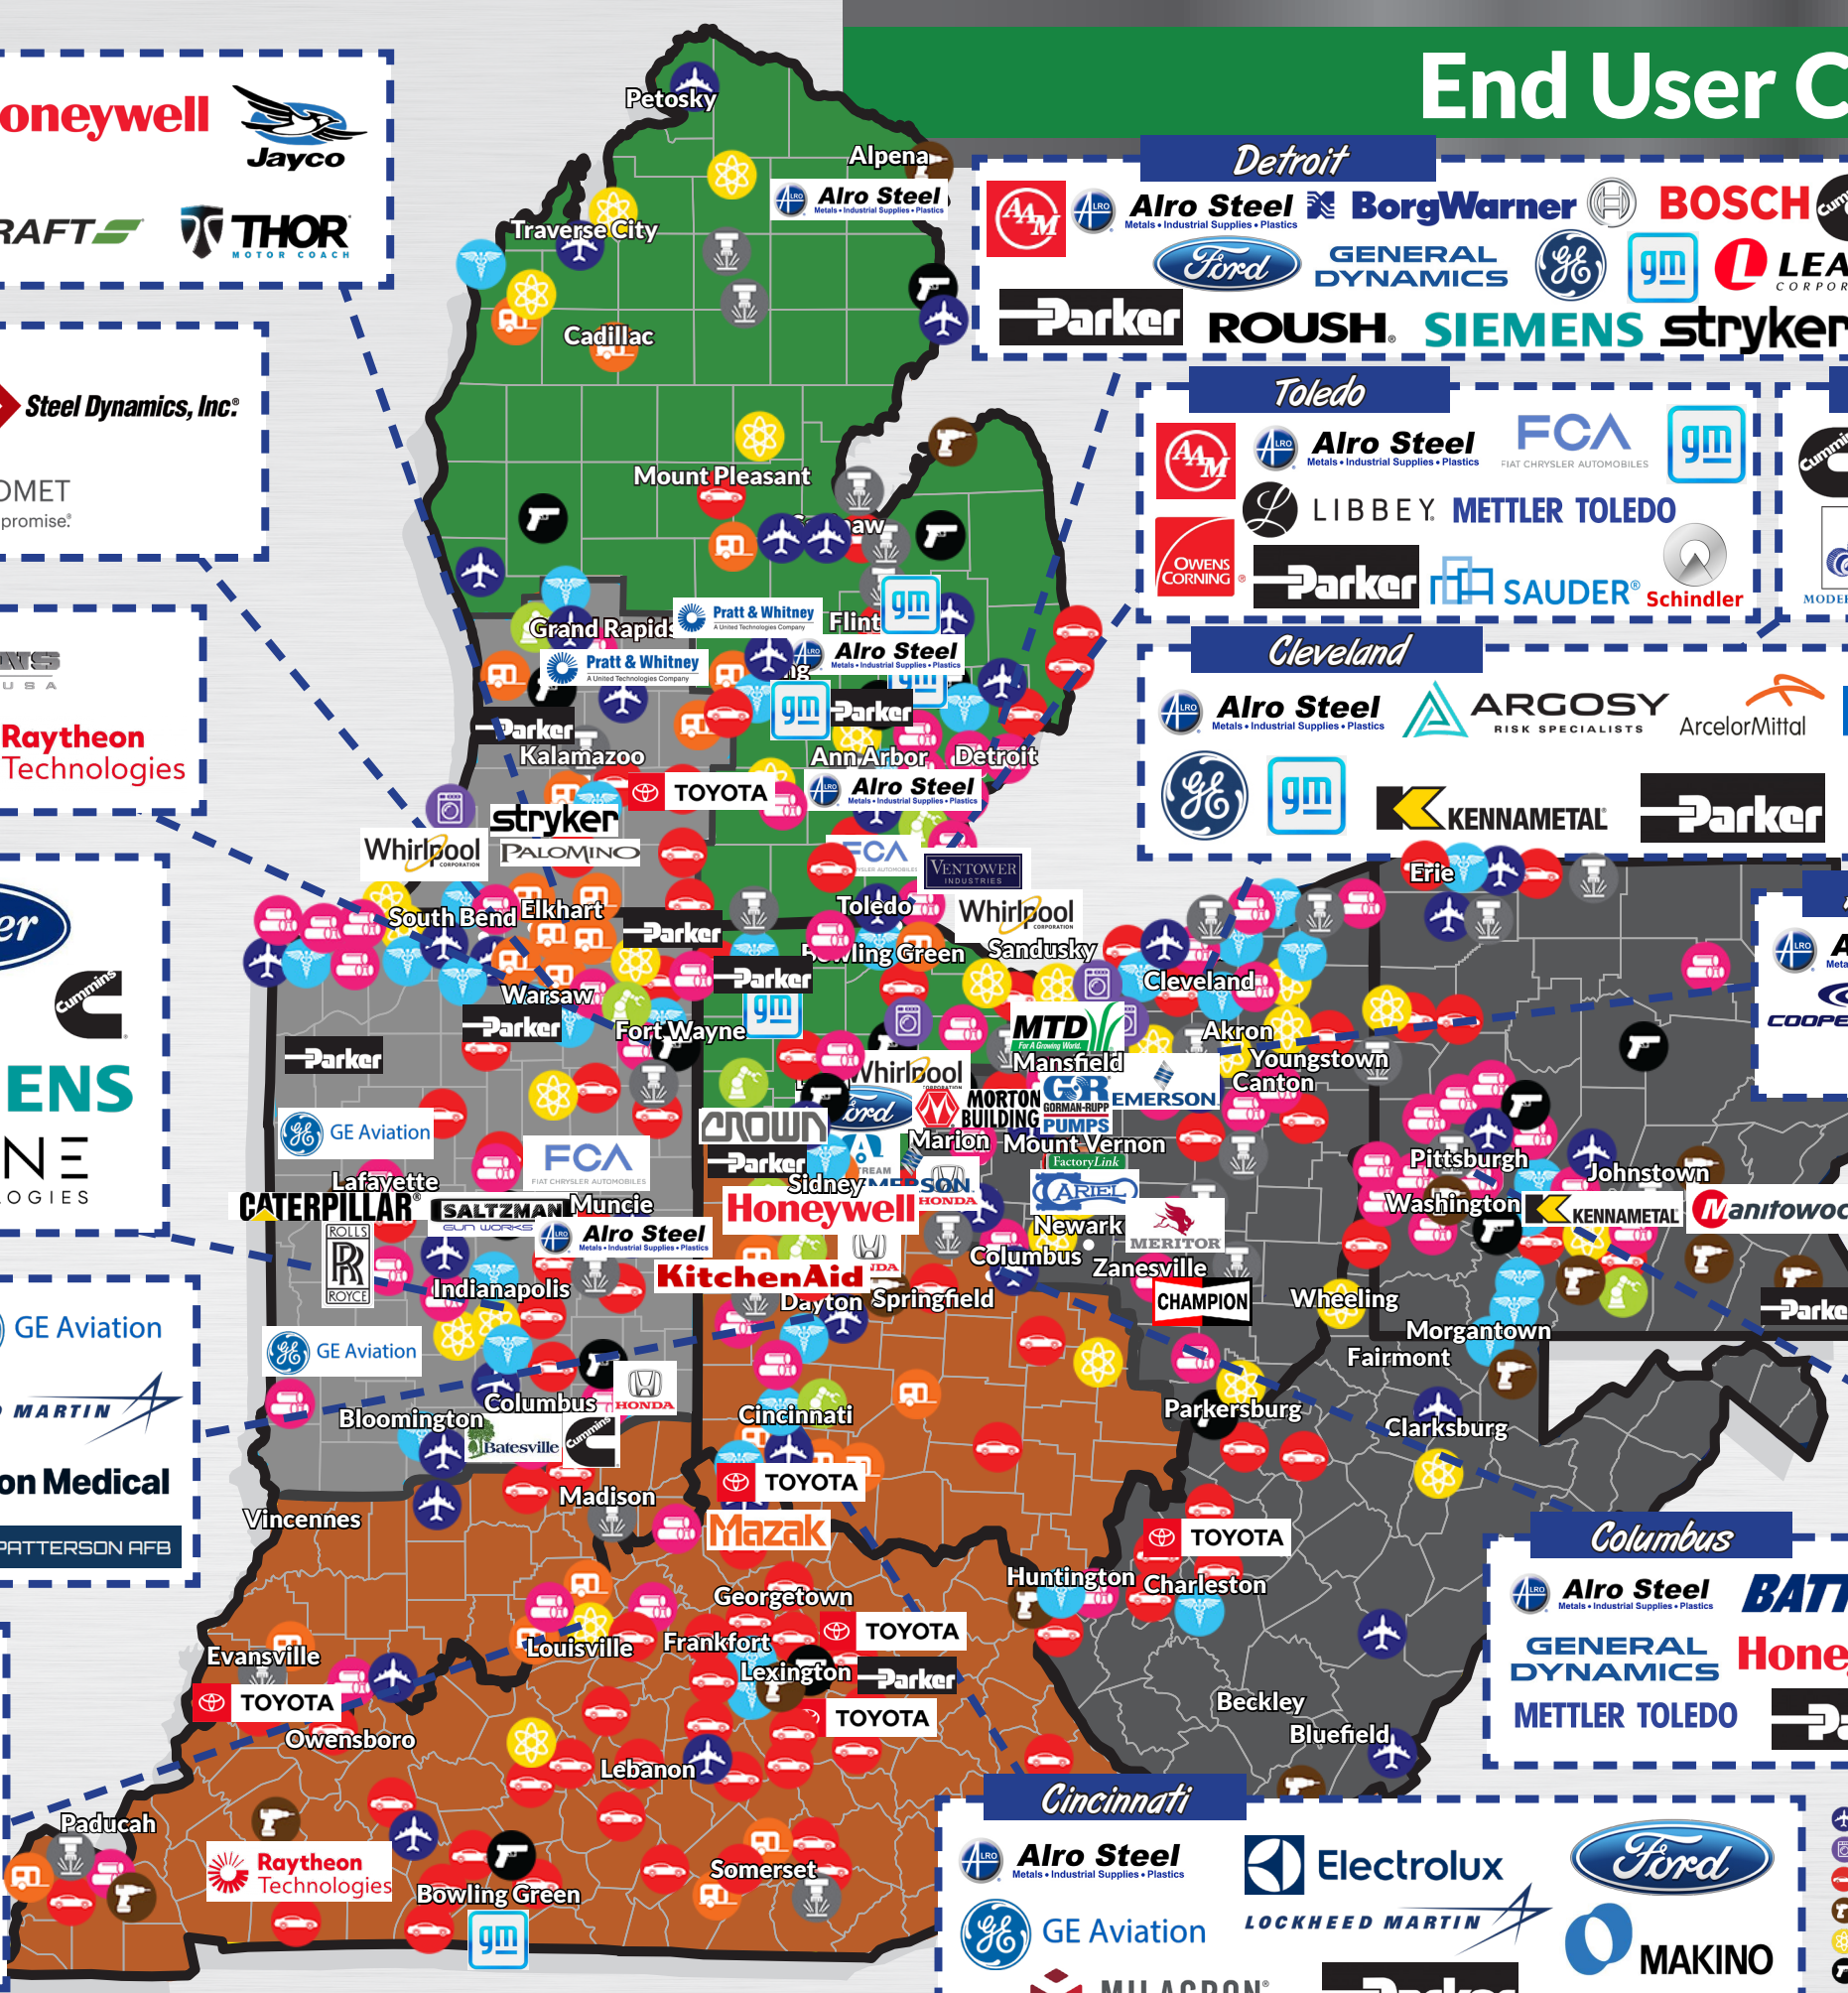

Warsaw

DePuy Synthes, Medtronic, Steel Dynamics, Inc., TECOMET, ZIMMER BIOMET

Toledo

Alro Steel, FCA, gm, LIBBEY, METTLER TOLEDO, Parker, SAUDER, Schindler

Erie

Cummins, ELLWOOD, ERIEZ, Parker, LORD, Wabtec

Fort Wayne

Alro Steel, BorgWarner, CABOT GUNS, FLEETWOOD, GENERAL DYNAMICS, gm, Raytheon Technologies

Cleveland

Alro Steel, ARGOSY, ArcelorMittal, Eaton, EMERSON, Ford, gm, KENNAMETAL, Parker, Swagelok, United Technologies

Indianapolis

Allison Transmission, Alro Steel, Carrier, CATERPILLAR, CROWN, Cummins, gm, HONDA, MIM, ROLLS ROYCE, SIEMENS, stryker, TRANE TECHNOLOGIES

Akron / Canton

Alro Steel, ARIEL, BWXT, COOPERTIRES, GOODYEAR, LOCKHEED MARTIN, United Technologies, WERNER

Dayton

Alro Steel, DMAX, DRT, GE Aviation, NORWOOD, NUVASIVE, Lockheed Martin, Paragon Medical, Raytheon Technologies, United Technologies, WRIGHT-PATTERSON AFB

Pittsburgh

AEROTECH, Alro Steel, ALCOA, ARCONIC, ATI, ASTROBATIC, Eaton, Honeywell, PPG, USS, Wabtec, WORTHINGTON INDUSTRIES

Louisville

Alro Steel, CATERPILLAR, Electrolux, Ford, GE APPLIANCES, GENERAL DYNAMICS, Lockheed Martin, Parker, Raytheon Technologies, SIEMENS, United Technologies

Columbus

Alro Steel, BATTELLE, GENERAL DYNAMICS, Honeywell, Lockheed Martin, Mettler Toledo, Parker, Whirlpool

Cincinnati

Alro Steel, Electrolux, Ford, GE Aviation, Lockheed Martin, MILACRON, Parker, MAKINO

- AEROSPACE & DEFENSE
- APPLIANCES
- AUTOMOTIVE & TRANSPORTATION
- CONSTRUCTION
- ENERGY
- FIREARMS
- HEAVY EQUIPMENT
- JOB SHOPS / PRODUCTION
- MEDICAL
- RECREATIONAL VEHICLE / MARINE / TRAILER
- ROBOTICS / AUTOMATION / MACHINERY
- STEEL